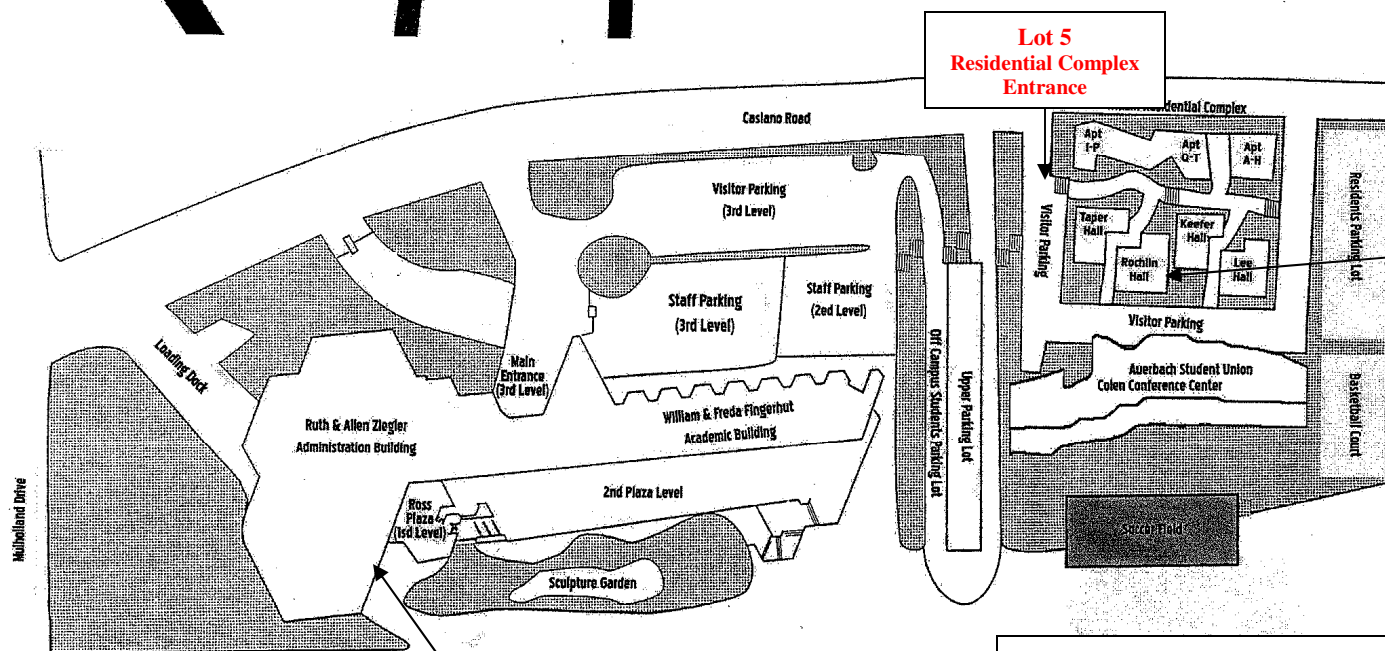

American Jewish University

From Downtown L.A. – Hollywood (101) Fwy. North to San Diego (405) Fwy. South. Exit Skirball Center Drive, veer left on Mulholland Drive. Turn right on Casiano Road.

From the North – San Diego (405) Fwy. South. Exit Skirball Center Drive, veer left to Mulholland Drive. Turn right on Casiano Road.

From the West – Santa Monica (10) Fwy. East to San Diego (405) Fwy. North. Exit Skirball Center Drive. Turn right on Mulholland Drive. Turn right on Casiano Road.

From the South – San Diego (405) Fwy. North. Exit Skirball Center Drive. Turn right on Mulholland Drive. Turn right on Casiano Road.

**Dining Hall 3rd Floor
CAS Admission's Office 1st Floor**

**Housing Office
Check-in at
Rochlin Hall
Please call
310-310-1165
To Check-in**

Courtesy phone
located in front of
office please press 4
to reach us.